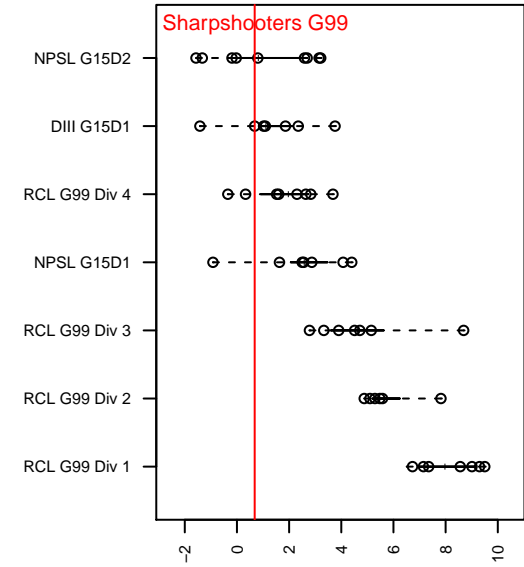

**attack and defense rating
relative to others at age
and all opponents in last 13 months**