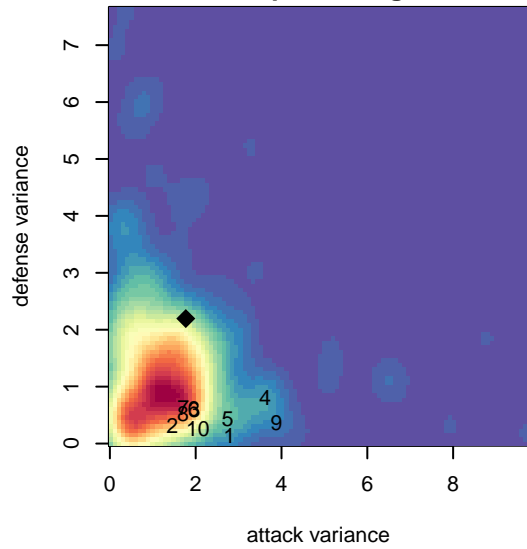

Sharpshooters G99

, WA
 G99 total strength=933
 attack=2.29 defense=1.09
 fall league = DIII G15D1

alt names used:
 Sharpshooters
 Sharpshooters
 Sharpshooters

Venues played:
 2014 KITG GU15 White
 2014 Blast Off GU15 B
 2014 DIII G15D1

Sharpshooters G99
 Dots are actual minus expected GF (blue circles) and GA (red triangles).
 Blue line is smoothed change in attack strength. Red is smoothed change in defense strength.

**attack and defense variance (black dot)
relative to other teams
and top 10 in region**